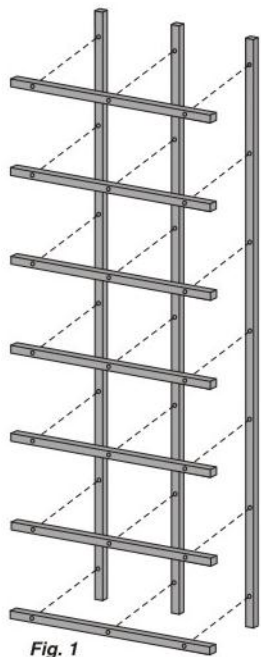

Congratulations! The garden trellis that you have purchased is the equivalent of “Plug-And-Play” devices in the computer world—extremely simple to use right out of the package. All you need to know for the successful 5-minute assembly of this product is to understand the following:

1. The fasteners

← This is a female fastener

(We asked the factory guys to include a couple of extras in case you lost one—or they miscounted)

This is a male fastener →

2. The front of the trellis is the side on which the horizontal pieces are facing you.
3. We suggest that you assemble as follows:

Lay out the vertical pieces on a hard flat surface and insert the female fasteners through the pre-drilled holes from the back of the trellis toward the front.

Then, one horizontal piece at a time, working from one end of the trellis to the other, continue inserting the female fastener through each of the seven horizontal pieces and then insert the male fasteners into the female fasteners until they snap into place.

Be sure to place the notches of each horizontal piece toward the vertical pieces, so that the notch fits tightly into the vertical piece.

That’s it. If you have any difficulty whatsoever, please visit our website, www.bluemarbledesigns.com, where we have video assembly instructions for your viewing pleasure. If still confused, please give us a call at 925-262-9646 or 925-262-9661 and we’ll help you resolve the issue.